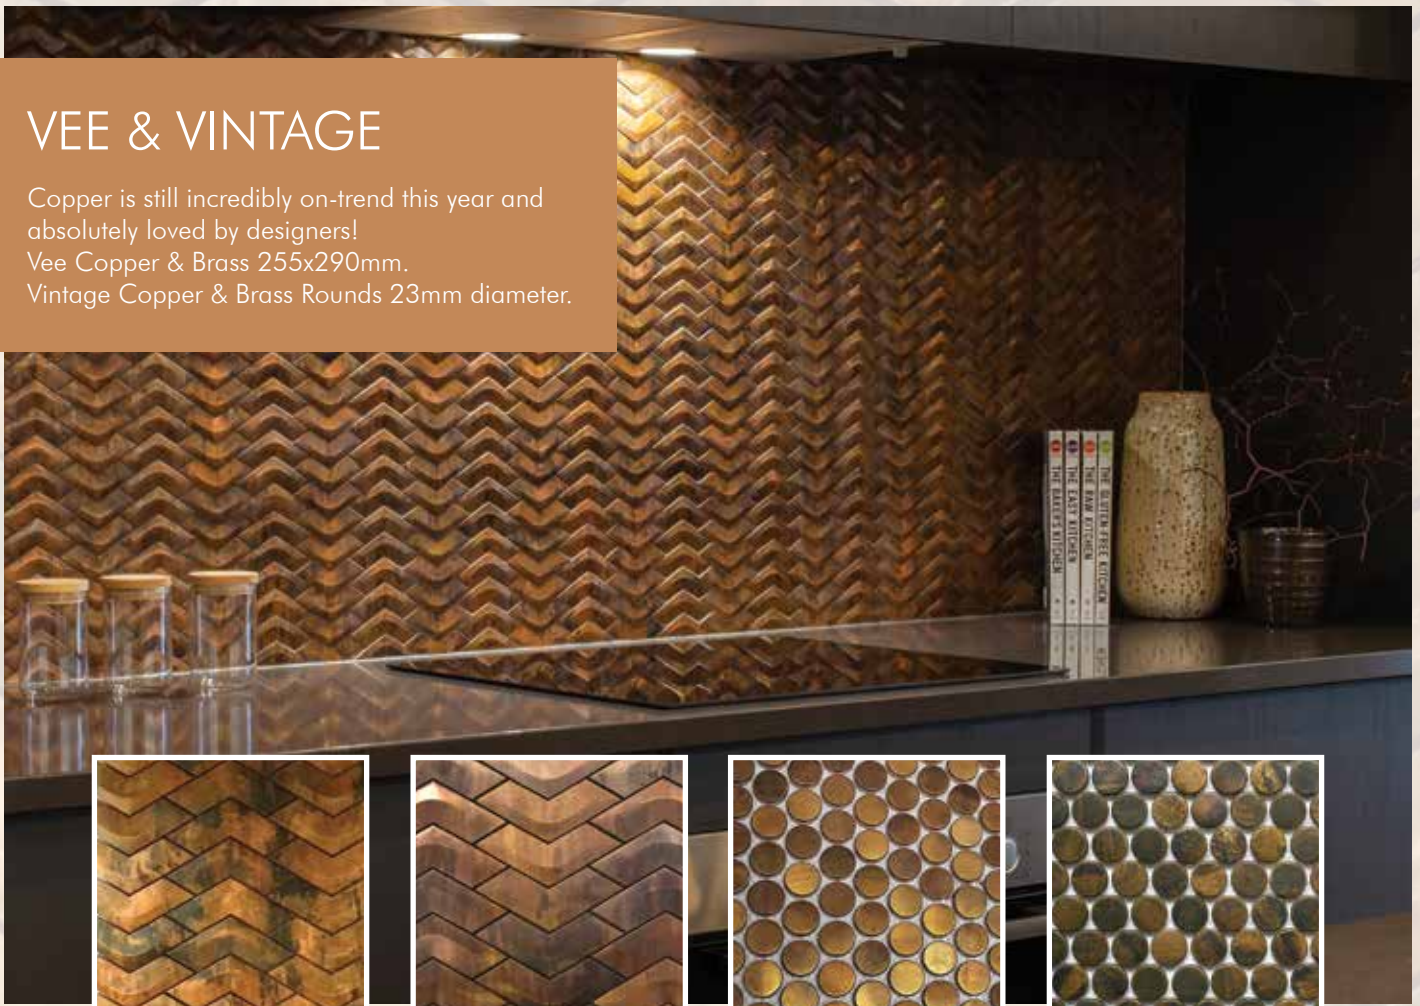

GREY

NAVY

BLACK

VEE & VINTAGE

Copper is still incredibly on-trend this year and absolutely loved by designers! Vee Copper & Brass 255x290mm. Vintage Copper & Brass Rounds 23mm diameter.

VEE COPPER

VEE BRASS