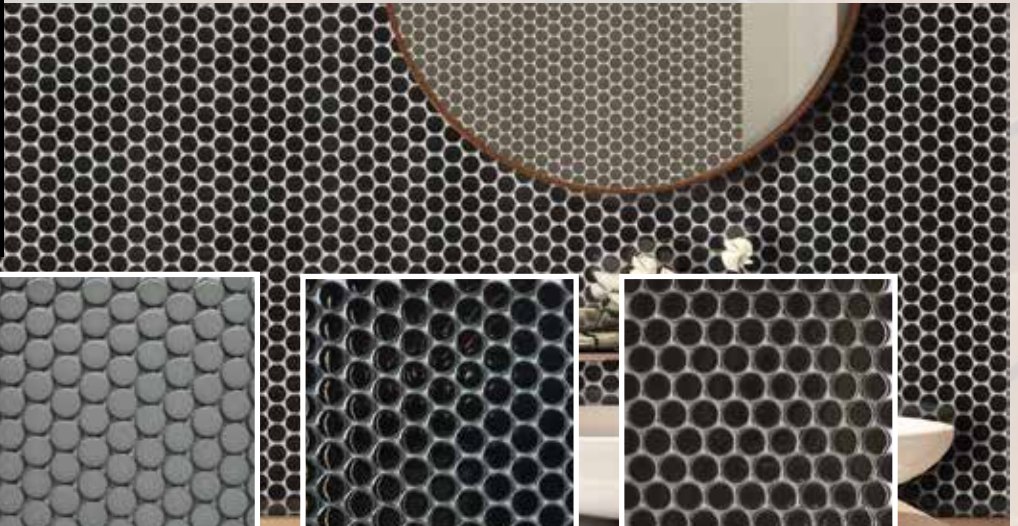

WHITE

GREY

BLUE

LYME

RED

BUTTONS

Made from porcelain so for use of floors as well as walls. Larger chip size of 30mm sold in 300x300mm sheets.

WHITE