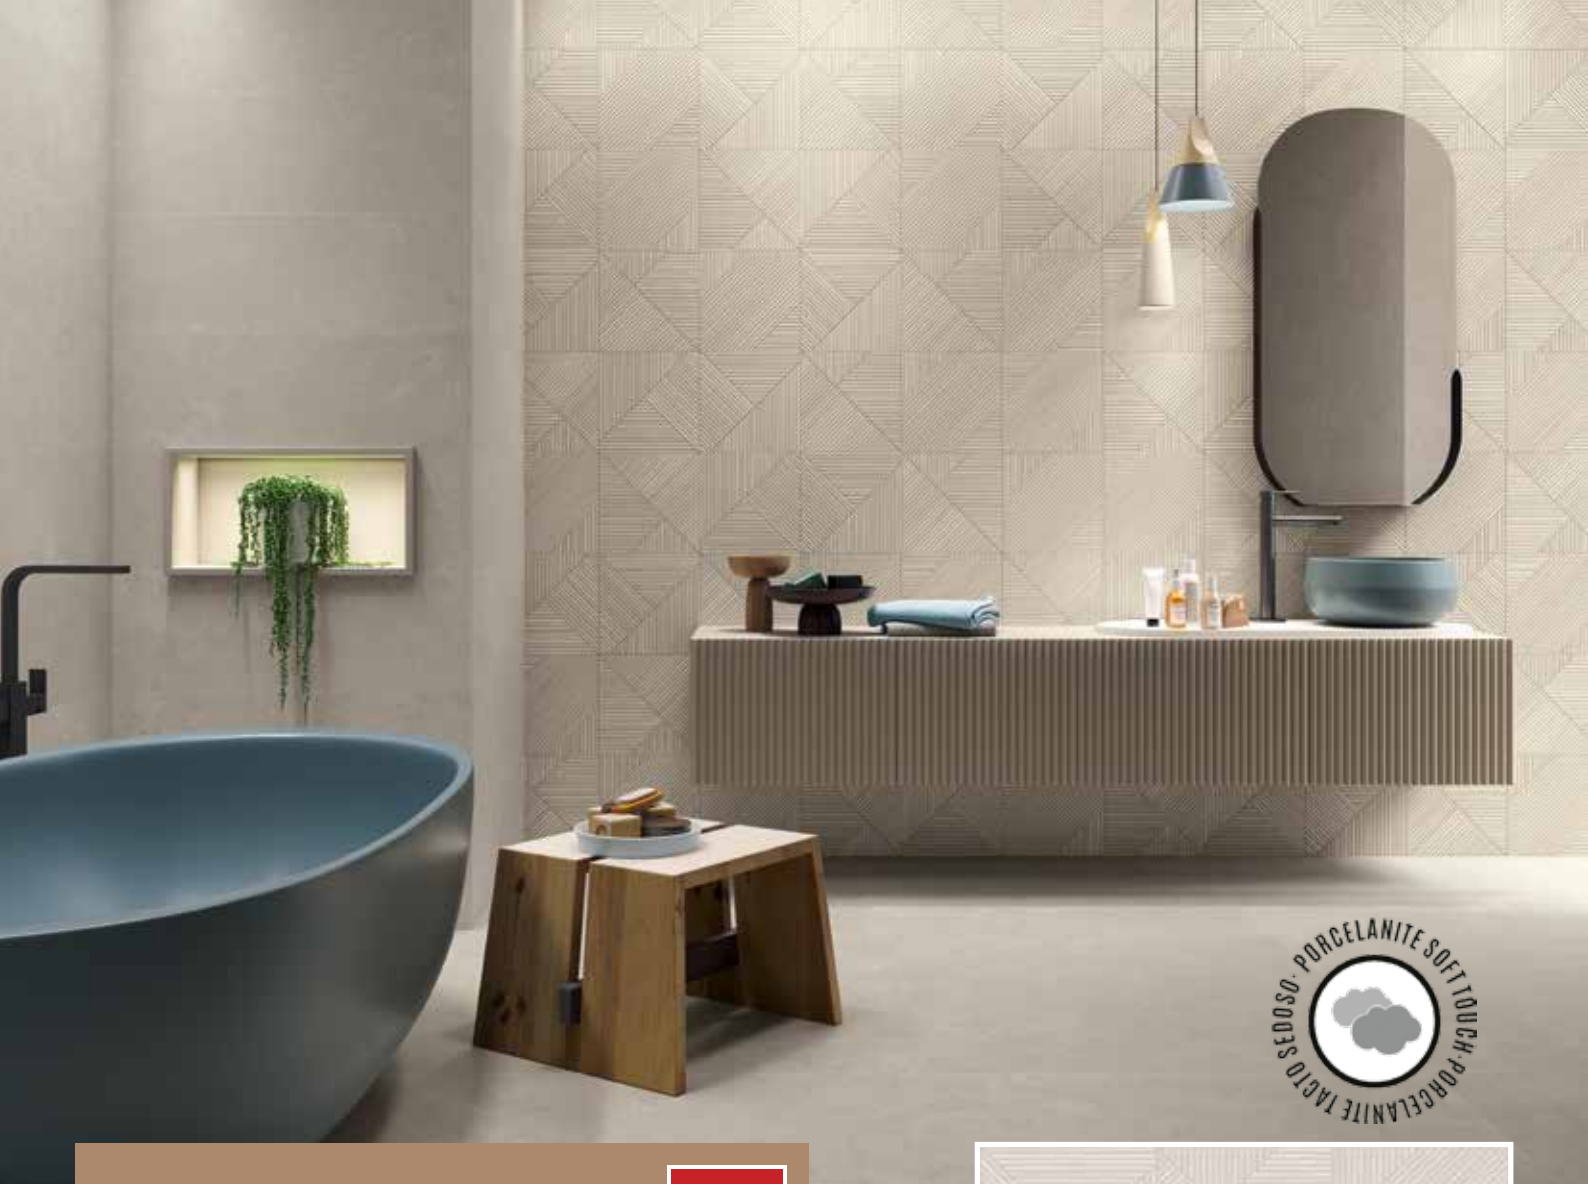

PISA GOLD 600x600mm

PISA GOLD 600x1200mm

AMAZONAS MANAUS

3D decorative wall tile in 300x900mm.
Intricate patterning and perfect for splashbacks, showers, and any internal walls.

AMAZONAS RIO

A tranquil, linear timber 3D decorative wall tile – very Balinese/spa type vibes. 300x900mm