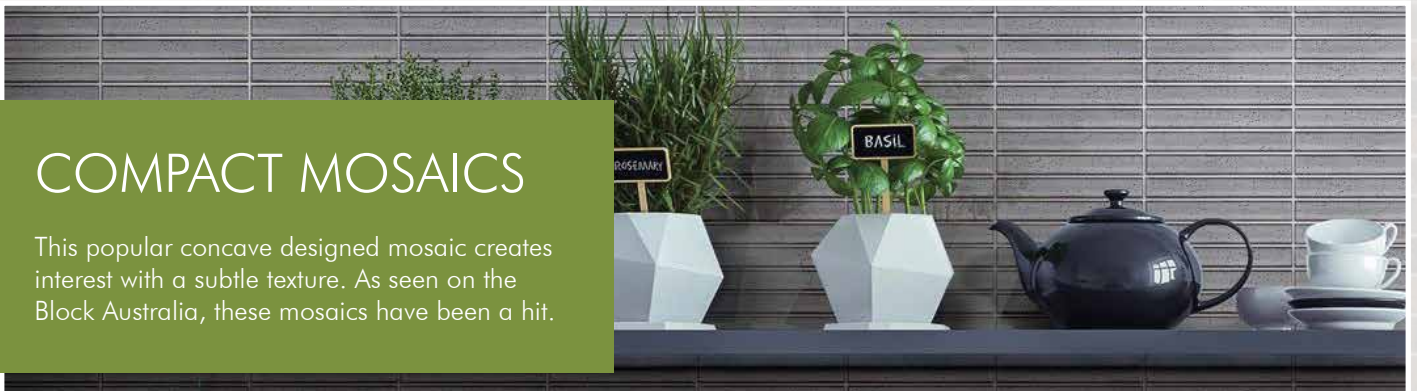

Available in Square and Brick. 300x300mm Matt

VIVA COTTO SQUARE MOSAIC

VIVA COTTO BRICK MOSAIC

COMPACT MOSAICS

This popular concave designed mosaic creates interest with a subtle texture. As seen on the Block Australia, these mosaics have been a hit.