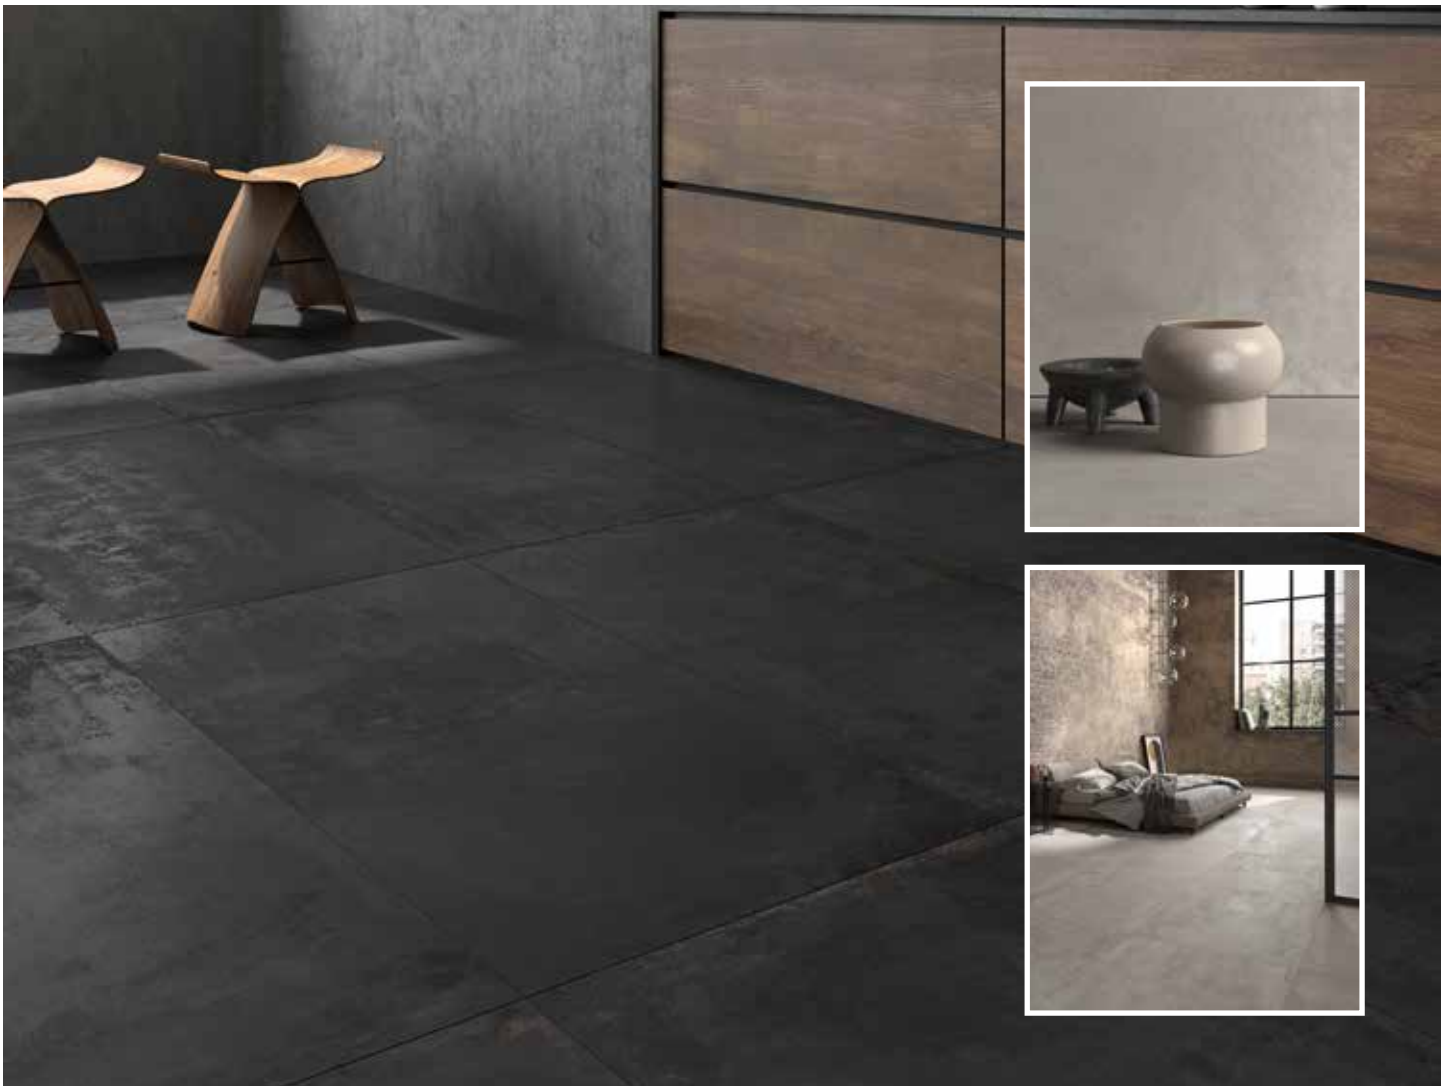

OXID

Inspired by the world of minerals and metallic reflections, OXID is rich in shades and iridescences of Titanium and Emerald in 600x600, 600x1200mm & Subway 74x300mm & Iron 600x600mm & Subway 74x300mm.

Smile eat laugh