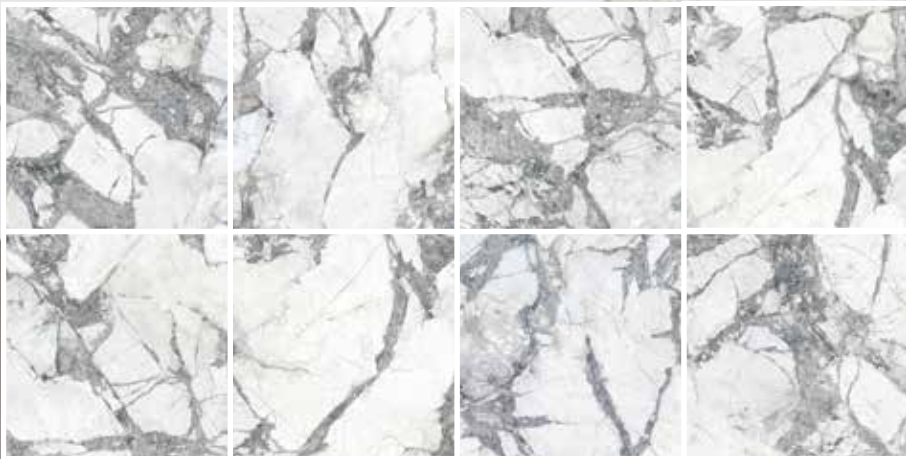

INVISIBLE GREY

The Invisible Grey stone effortlessly displays a unique and individual pattern that consists of an almost shattered look. Available in 600x600 and 600x1200mm.

OXID

Inspired by the world of minerals and metallic reflections, OXID is rich in shades and iridescences of Titanium and Emerald in 600x600, 600x1200mm & Subway 74x300mm & Iron 600x600mm & Subway 74x300mm.